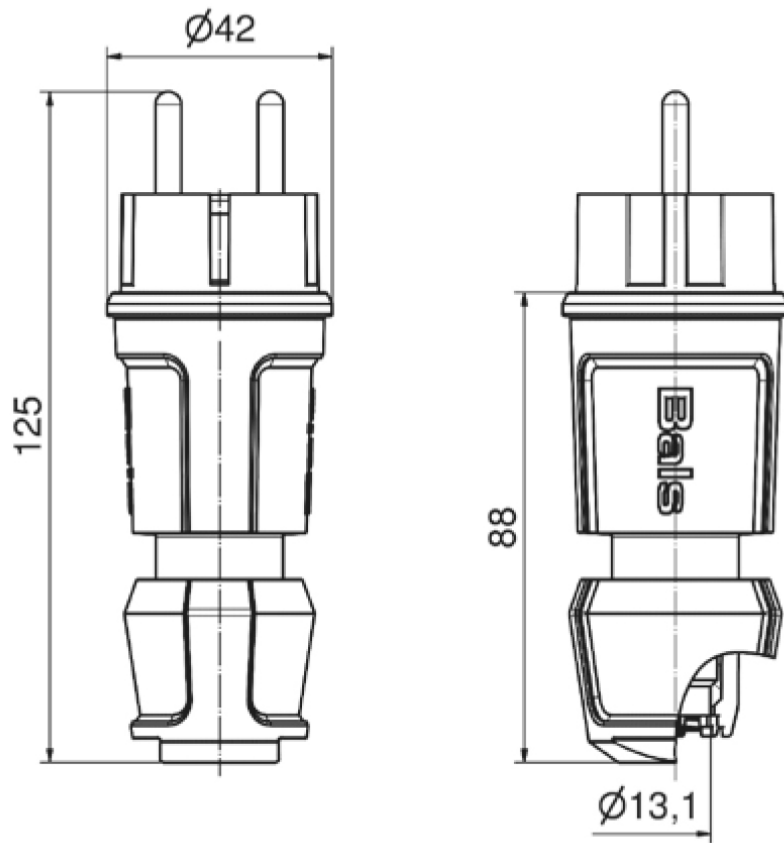

## plug - with cable sleeve

Product description	
BALS-Prd.-Nr	7370
EAN	4024941852388
Product category	Domestic plug
Current	16A
Number of poles	3p
Number of poles	2P+PE
Voltage	250V
Frequency	alternating current (AC)
Protection degree	IP44

Product description	
Colour code	blue RAL 5015
Colour of appliance	Collar black RAL 9005, Cable gland black RAL 9005, Housing cover blue RAL 5015
Connection design	with screw terminal
Maximum conductor size	2,5 qmm
Cable entry	Cable gland
Height	122mm
Width	42mm
Depth	42mm
Material of enclosure	Polyamide
Contact	The contact carrier is made of polyamide, the contacts are brass nickel plated

Additional technical information	
	also suitable for Belgian/French standard
	Multi-Grip cable gland with gasket and integrated strain relief

Logistics data	
Weight/pcs	0.082 kg / Piece
Packaging	Bag
Content amount	1 ST
EAN	4024941852388
Length	42 mm

Logistics data	
Width	42 mm
Height	122 mm
Weight	0.083 kg
Volume	215.208 ccm
Packaging	Carton
Content amount	20 ST
EAN	4024941323604
Length	275 mm
Width	175 mm
Height	137 mm
Weight	1.765 kg
Volume	5,737.5 ccm