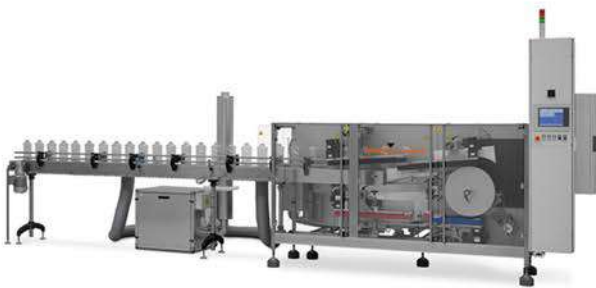

+31 (0)492 52 74 75

www.altrimex.nl

info@altrimex.nl

altrimex

packaging solutions **liquids**

Advice   Engineering   Project management   Installation   Training   Service

Website

Complete solutions with modular techniques

Youtube

Erecting