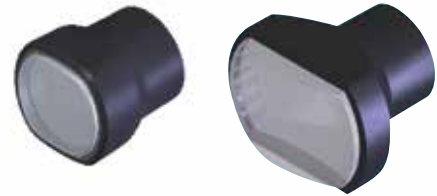

Magnification

Join our [#LoveMyLoupes™](#) hashtag contest

NEW MicroSeries Scopes™ the smallest, lightest magnification

Micro2.5x Scopes™

Custom 2.5x magnification in a new lighter weight design

- 23% Smaller
- 36% Lighter
- Maximum peripheral vision

NEW Micro2.5x Scopes™ Full Field 2.5x

Micro3.5EF Scopes™

The lightest 3.5x expanded field loupes you can wear all day

- Revolutionary prismatic design
- 50% Smaller
- 40% Lighter
- Maximum peripheral vision

50% Smaller and 40% Lighter

True magnification with view of entire oral cavity

Rectangular shape for maximum peripheral vision

Proprietary precision optical coatings for greater light transmission

Custom fit for personalized ergonomics