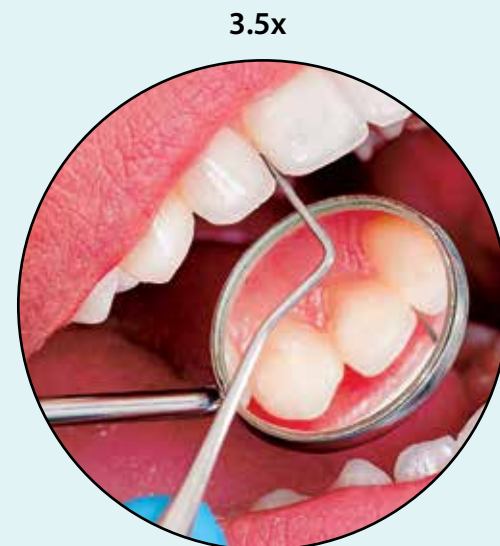

Custom Dental Telescopes

Each pair of dental telescopes is individually manufactured to your unique specifications

Designs for Vision custom builds your exact measurements and prescription into your own personal pair of dental telescopes. That's the Visible Difference®

Performance

- Truth in magnification
- Precision coated optics
- Greater depth of field

Ergonomics

- Optics focused to YOUR working distance
- Eye glass Rx in both telescopes and carrier lens
- Custom fit - for your eyes only

Durability

- Fixed position TTL
- No movable parts
- Designs for Vision quality since 1961

Protection

- ANSI Z87.1-2015 rated
- Excellent infection control
- Safety Scopes for UV protection available on all telescopes

3.5x-EF

Expanded Field High-Vision® Telescopes
available in powers of 3.5x-EF, 4.5x-EF, and 6.0x-EF