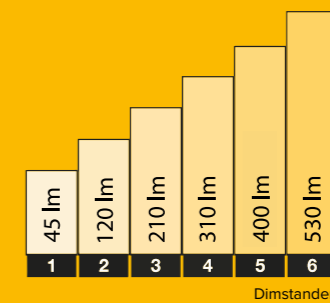

Quartz [196W]

Aluminium - Zwart
LED 1,8 W
3.000 K - 150 lm
105 x 50 x 88 mm (H x B x D)

€ 62,-*

- Zie pagina 75 voor overige technische specificaties.
- Bij elke lamp wordt standaard een connector meegeleverd.
- Verkoopadviesprijs inclusief BTW.