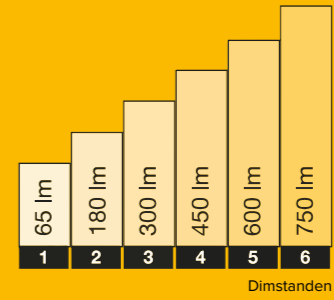

Castor 9 [180S]

Aluminium - Antraciet
LED 9 W
3.000 K - 750 lm
95 x 60 x 120 mm (H x B x D)

€ 145,- *

exchangeable reflector

* Zie pagina 68 voor overige technische specificaties.
* Bij elke lamp wordt standaard een connector meegeleverd.
* Verkoopadviesprijs inclusief BTW.